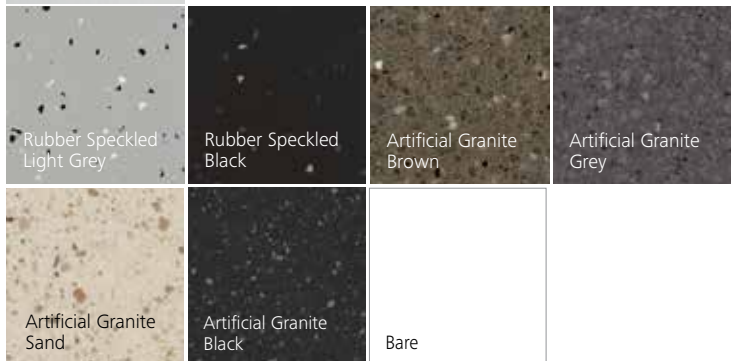

Navona

Lighting: Round Spots
Ceiling: Painted White Aluminum
Walls: Painted San Marino Blue
Car operating panel: Linea 100 surface mounted half height
Skirting: Flush Aluminum Anodized
Floor: Artificial Granite Grey

Ceiling

Lighting

Walls

Car door & fronts

Landing doors

Skirting

Floor

Note: Specifications, options and colors are subject to change. All cars and options illustrated in this brochure are representative only. The samples shown may vary from the original in color and material.

 Ceiling	 Painted White Aluminum	 Stainless Steel Hairline	 Stainless Steel Zurich Dark Brushed	 Stainless Steel Polished Mirror	 Stainless Steel Doha Gold	
 Lighting	 Line	 Round Spots	 Bracket	 Center	 Square Spots	 Indirect
 Walls	 Laminate Cadiz Blue	 Laminate Athens Grey	 Laminate Milan Grey	 Laminate Oxford Blue	 Laminate Petersburg Amber	 Laminate Santorini White
	 Laminate Stockholm Grey	 Laminate Toronto Titanium	 Laminate Birmingham Antracite	 Laminate Kashmir Blue	 Laminate Arosa Wood	 Laminate Vancouver Wood
	 Stainless Steel Hairline (Solid/Framed Glass)	 Stainless Steel Polished Mirror (Solid/Framed Glass)	 Stainless Steel Lausanne Linen (Solid/Framed Glass)	 Painted White Aluminum Back Framed Glass		
 Car door & fronts	 Stainless Steel Lausanne Linen	 Stainless Steel Hairline	 Stainless Steel Zurich Dark Brushed	 Stainless Steel Polished Mirror	 Stainless Steel Doha Gold	
Landing doors	 Painted Bordeaux Red	 Painted Havana Gold	 Painted Vienna Beige	 Painted Light Grey	 Stainless Steel Hairline	 Stainless Steel Lucerne Brushed
	 Stainless Steel Polished Mirror					
 Skirting	 Protruding	 Flush	 Aluminum Anodized			
 Floor	 Artificial Granite Sand	 Artificial Granite Grey	 Artificial Granite Black	 Rubber Speckled Black		
	 Rubber Speckled Light Grey	 Bare				