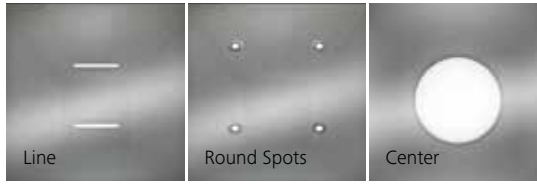

Ceiling

Lighting

Walls

Car door & fronts

Landing doors

Skirting

Floor

Note: Specifications, options and colors are subject to change. All cars and options illustrated in this brochure are representative only. The samples shown may vary from the original in color and material.