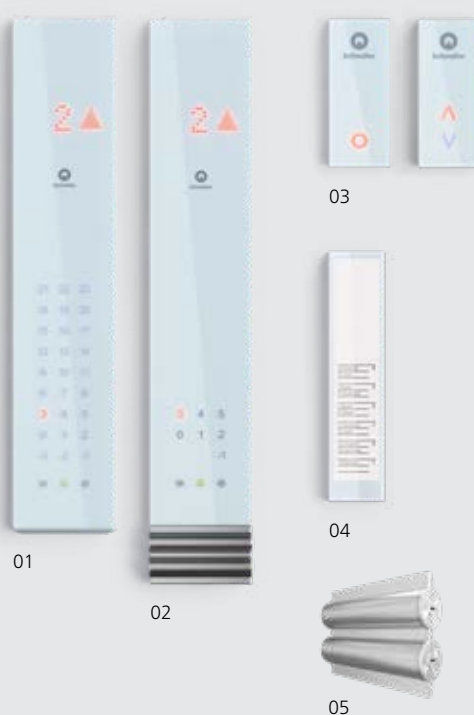

Linea 120 Touch

Available in Schindler 3000

01	Car operating panel
02	Car operating panel with key switch
03	Landing operating panels
04	Name / information plate
05	Key switch

Note: Surface Mounting