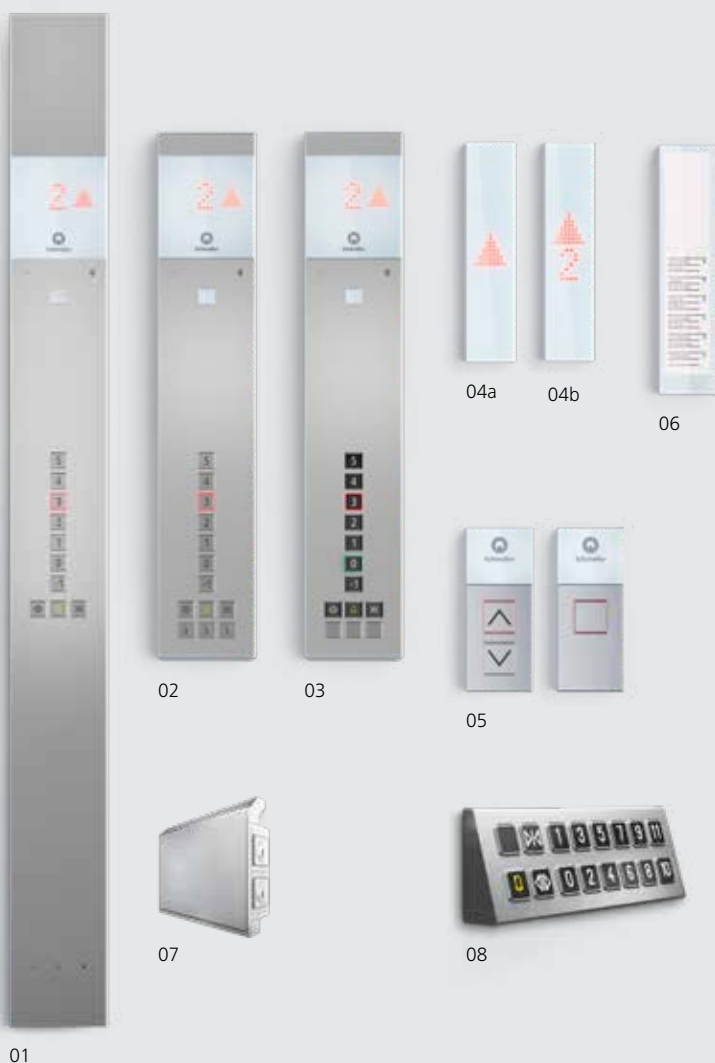

Fixtures

Linea 100 and Linea 120 Touch

Linea 100 and Linea 100 Touch offer a functional design in stainless steel or touch-sensitive glass. The fixtures feature a dot matrix display with large, easily readable red LEDs and buttons that illuminate in red once a call is placed.

Linea 100

Available in Schindler 1000 and 3000

01	Full height car operating panel (available in Schindler 3000)	04b	Landing indicator panel with position & Direction
02	Half height car operating panel	05	Landing operating panel
03	Half height car operating panel (EN:81-70)	06	Name / information plate
04a	Landing indicator panel with direction	07	Key switch box car operating panel
		08	Horizontal car operating panel (EN:81-70)

Note: Surface Mounting