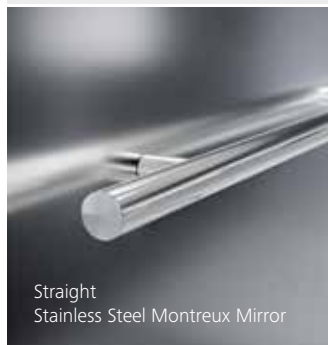

Shapes and finishes:

Straight

- 02 Stainless Steel Lucerne Brushed
- 03 Stainless Steel Montreux Mirror

Straight with curved ends & Curved

- 01 Painted White Aluminum
- 02 Stainless Steel Lucerne Brushed
- 03 Stainless Steel Montreux Mirror