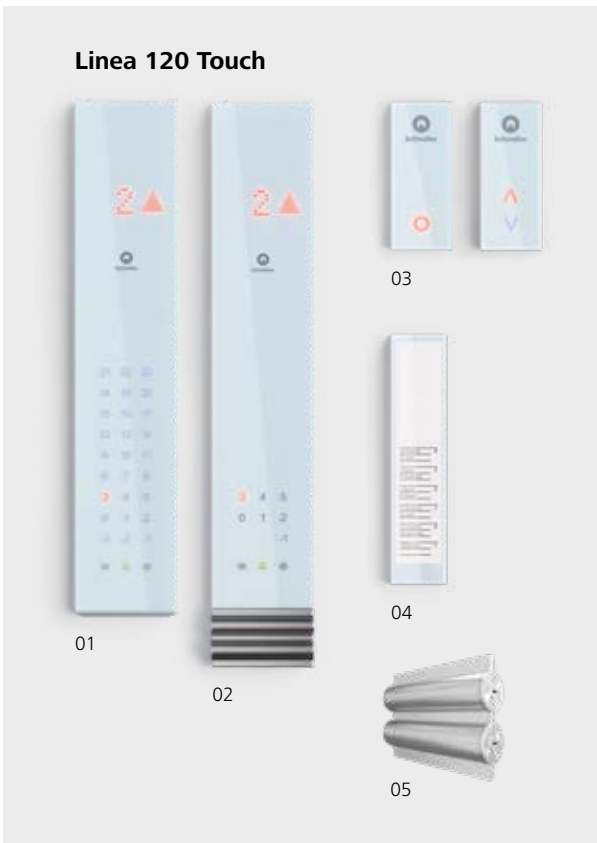

Fixtures

Linea 100 and Linea 120 Touch

Linea 100 and Linea 100 Touch offer a functional design in stainless steel or touch-sensitive glass. The fixtures feature a dot matrix display with large, easily readable red LEDs and buttons that illuminate in red once a call is placed.