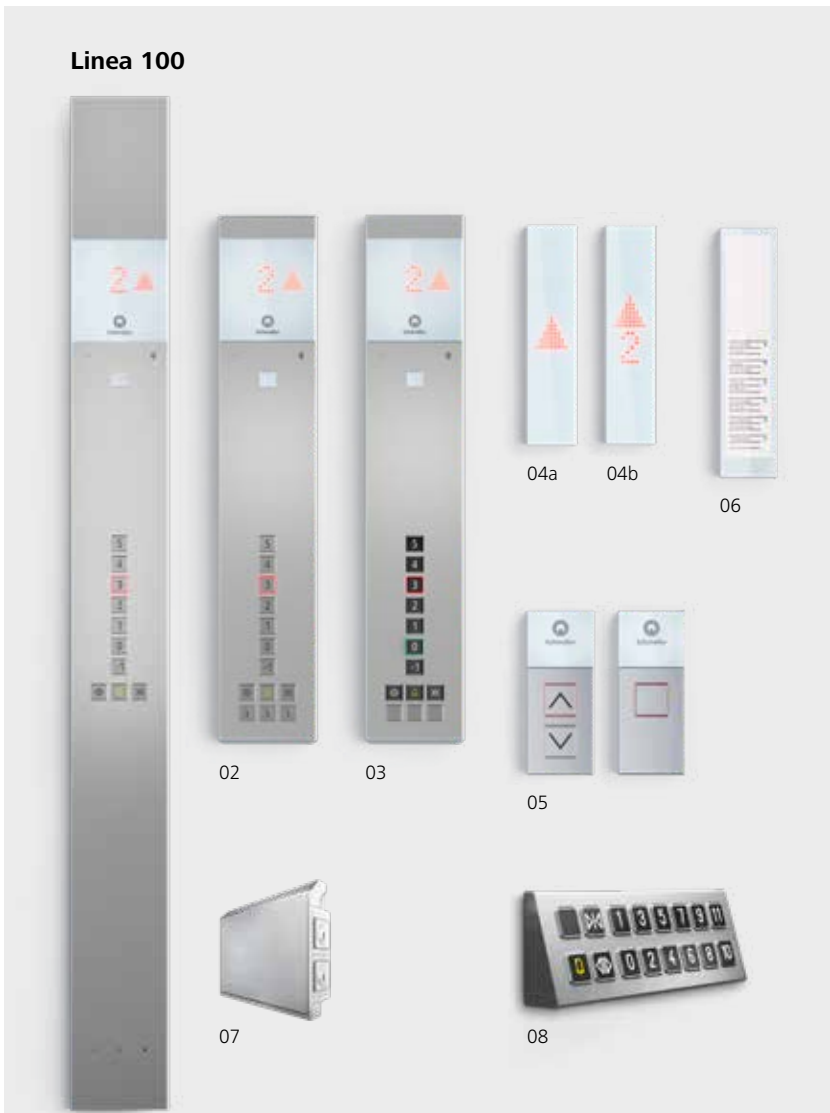

Fixtures

Linea 100 and Linea 120 Touch

Linea 100 and Linea 100 Touch offer a functional design in stainless steel or touch-sensitive glass. The fixtures feature a dot matrix display with large, easily readable red LEDs and buttons that illuminate in red once a call is placed.